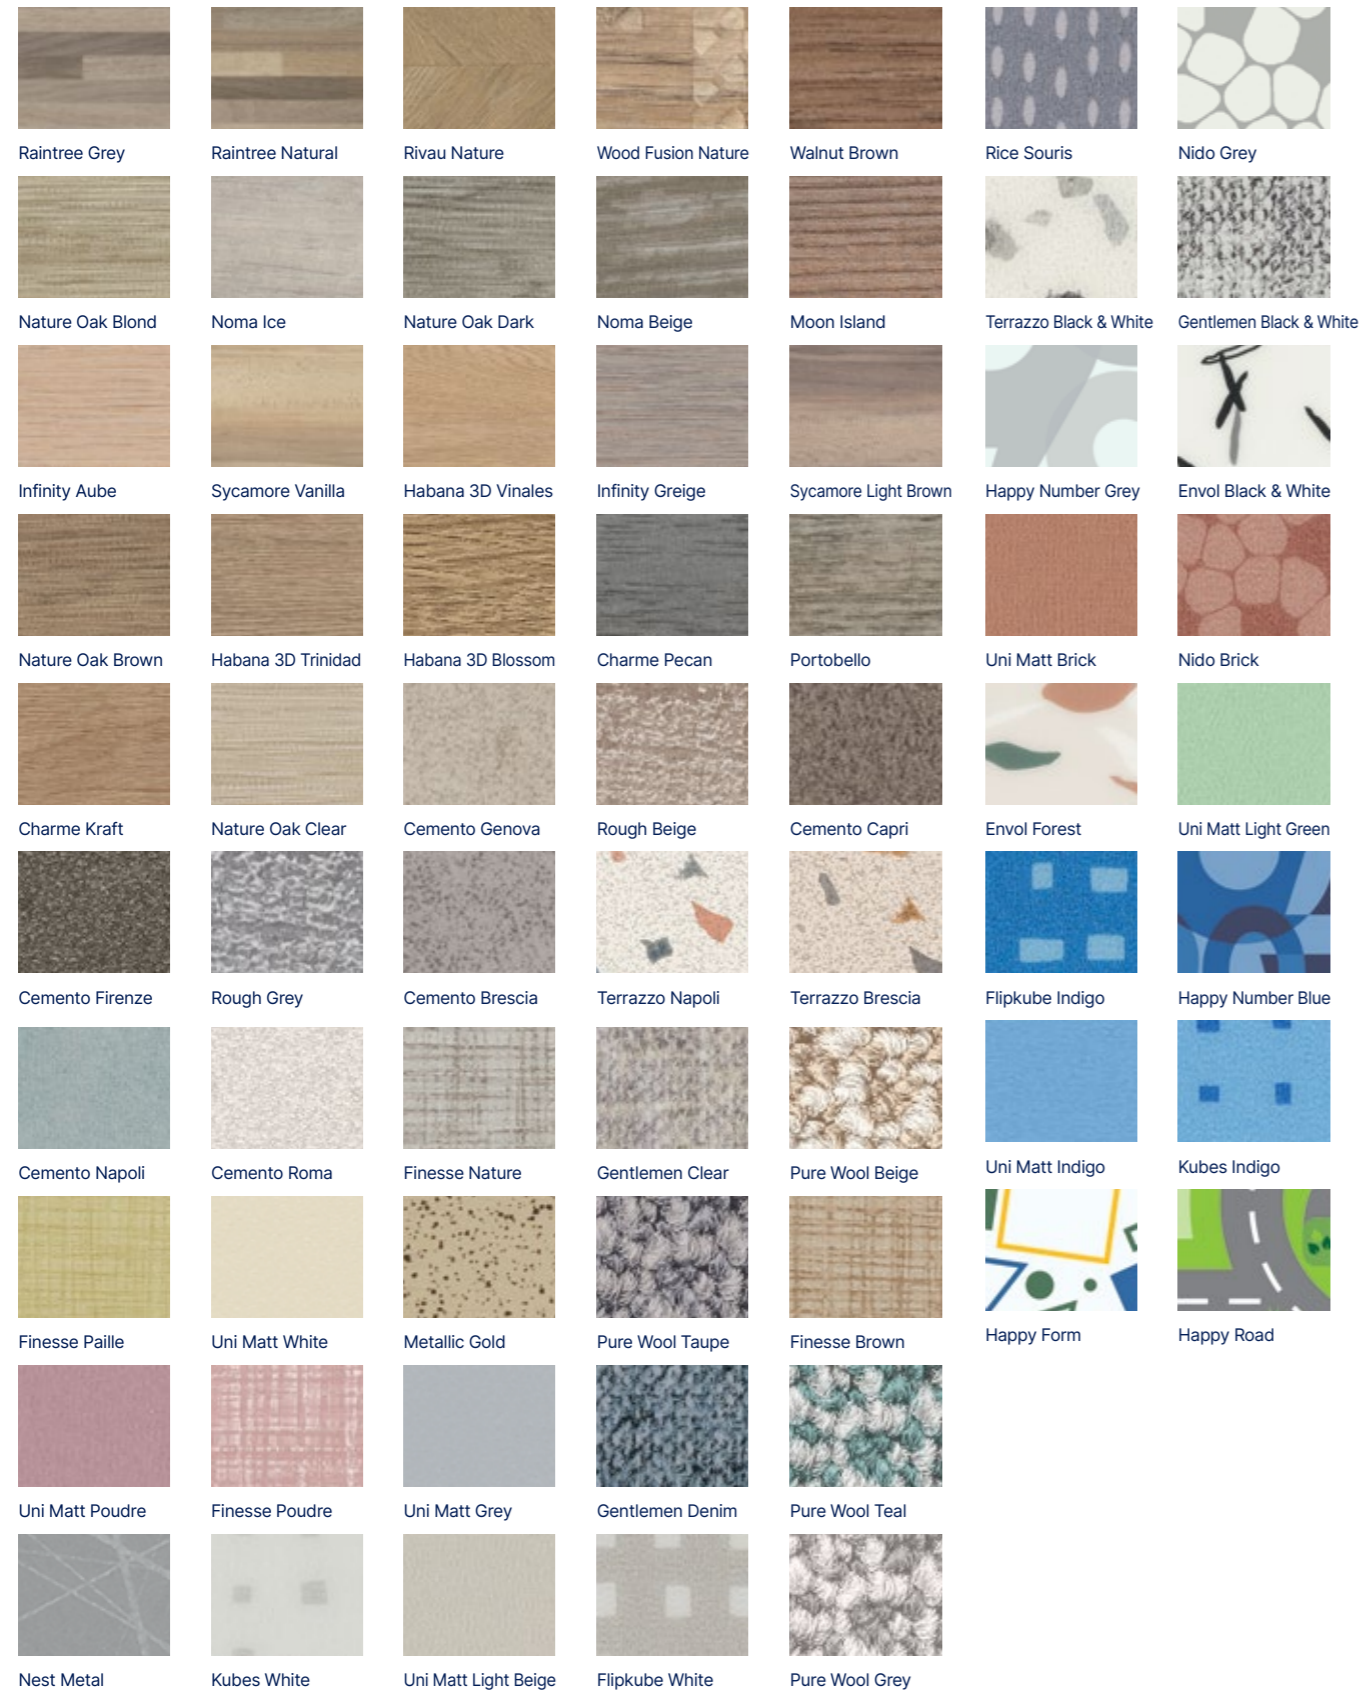

Taralay Impression palette

Codes	Colours	LRV	NCS	DSDC Rating	Taralay Impression hop
0543	Cemento Brescia	32,5	4502-Y	1b	○
0524	Cemento Capri	21,8	5010-Y30R	1b	○
1025	Cemento Firenze	22	5005-Y80R	1b	○
0523	Cemento Genova	43,1	3005-Y50R	1b	○
1024	Cemento Napoli	33,8	4502-B	1b	○
1026	Cemento Roma	37,8	3005-Y50R	1b	○
1093	Charme Kraft	26,9	4010-Y30R	2	○
0723	Charme Pecan	24,3	5502-R		○
1041	Chess Black & White	36,7	1002-Y50R+ 8000-N		
1098	Envol Black & White	44,4	1002-R		
1099	Envol Forest	48	1505-Y90R		○
1063	Finesse Brown	36	3010-Y50R		○
1064	Finesse Nature	37,6	3502-Y	1b	○
1065	Finesse Paille	44,5	3020-Y	1b	○
1066	Finesse Poudre	40,5	3010-R10B	1b	
1043	Flipkube Garden	18,6	5030-G10Y		
1042	Flipkube Indigo	16,7	3050-R80B		
1044	Flipkube Lagoon	26,7	1565-B		
1075	Flipkube Purple	16,2	4030-R60B		
1045	Flipkube White	42,7	3005-Y80R		
1067	Gentlemen Black & White	34	3502-R		
0770	Gentlemen Clear	46,2	3002-R	1b	○
1068	Gentlemen Denim	23,2	4502-B	1b	○
1069	Habana 3D Trinidad	24,7	4010-Y50R	2	○
1070	Habana 3D Vinales	35,5	3010-Y40R	1b	○
1100	Habana 3D Blossom	35,1	3010-Y40R		
1101	Happy Form	61,3	1502-G50Y		
1102	Happy Number Blue	24,9	3040-R80B		
1103	Happy Number Grey	64,9	2500-N		
0923	Happy Road	56,9	1030-G50Y		
0720	Infinity Aube	47,9	3010-Y30R	1b	
0680	Infinity Greige	33,1	4005-Y20R	1b	○
1038	Jungle Copper	32,6	4010-Y50R		
1039	Jungle Green	23,6	4502-G		
1040	Jungle Grey	46,9	3000-N		
1046	Kubes Anis	51,3	1050-G60Y		
1031	Kubes Carmine	13,1	4040-R		
1027	Kubes Corail	30,4	2050-Y80R		
1030	Kubes Fuschia	20,2	2050-R20B		
1050	Kubes Indigo	30	2040-R80B		
1047	Kubes Lemon	52,9	1070-Y20R		
0755	Kubes White	64	1502-Y		
1048	Metallic Gold	43,1	3005-Y20R		
1049	Metallic Silver	49,2	3000-N		
0760	Moon Island	24,8	4010-Y30R		
1053	Nature Oak Blond	36,8	3005-Y50R	1b	○
1054	Nature Oak Brown	22,9	5010-Y30R	1b	○
1055	Nature Oak Clear	41,2	3005-Y20R	1b	○
1056	Nature Oak Dark	25,5	5005-Y20R	1b	○
1051	Nest Blue	11,8	7010-R70B		
0745	Nest Metal	29,2	5500-N		○
1052	Nest White	54,8	2502-R		
1062	Nido Beige	47,6	2005-Y60R		
1036	Nido Brick	24,1	4020-Y70R		
1035	Nido Grey	62,1	1502-Y50R		
1037	Nido Teal	22,5	5010-R90B		
0519	Noma Beige	28,5	5005-Y20R		
0373	Noma Ice	52	2002-Y50R	2	○
0773	Portobello	25,3	5005-Y20R		
1073	Pure Wool Beige	48,6	3005-Y50R		
1072	Pure Wool Grey	40	3005-R20B		
1071	Pure Wool Taupe	25	5005-Y80R		
1074	Pure Wool Teal	32,3	3502-R		
1076	Raintree Grey	24,5	5005-Y50R		
1077	Raintree Natural	31,4	5010-Y50R		○
0736	Rice Champa	37,5	4010-Y30R		
0763	Rice Greige	48,5	3005-Y20R		
0737	Rice Souris	30,1	5000-N		
1110	Rivau Nature	30	4010-Y30R		○
1057	Riverside	13	6502-R	1b	
1028	Rough Beige	37,8	3005-Y50R		
1029	Rough Grey	34,2	4502-R		
0725	Sycamore Light Brown	25,6	4010-Y30R		
0727	Sycamore Vanilla	31,1	3020-Y20R		
1058	Terrazzo Black & White	68	1502-Y50R		
1059	Terrazzo Brescia	52	2005-Y80R		
1060	Terrazzo Napoli	63,7	1502-R		○
1090	Uni Matt Brick	23	4020-Y70R	1a	
1089	Uni Matt Copper	21,3	4030-Y50R	1a	
1091	Uni Matt Corail	28,4	2050-Y80R	1a	○
1088	Uni Matt Dark Beige	36,8	3005-Y50R	1a	
1079	Uni Matt Dark Green	14,1	6005-B80G	1a	
1080	Uni Matt Green	32,6	3030-G30Y	1a	
0832	Uni Matt Grey	43	3000-N	1a	○
1078	Uni Matt Indigo	34,1	2030-R80B	1a	○
1084	Uni Matt Jungle Grey	29	4502-R	1a	
1081	Uni Matt Lagoon	38,6	1050-B	1a	
1092	Uni Matt Light Beige	48,2	2502-Y	1a	
1082	Uni Matt Light Green	46,9	3010-G30Y	1a	○
1083	Uni Matt Navy	9,1	7010-R70B	1a	
1086	Uni Matt Poudre	29,9	3020-R20B	1a	
1085	Uni Matt Teal	17,7	5010-R90B	1a	○
0848	Uni Matt White	64,3	1505-Y20R	1a	
1087	Uni Matt Yellow	53,7	1060-Y10R	1a	
1314	Walnut Brown	15,8	6020-Y40R		
1104	Wood Fusion Nature	28,1	4010-Y50R		○